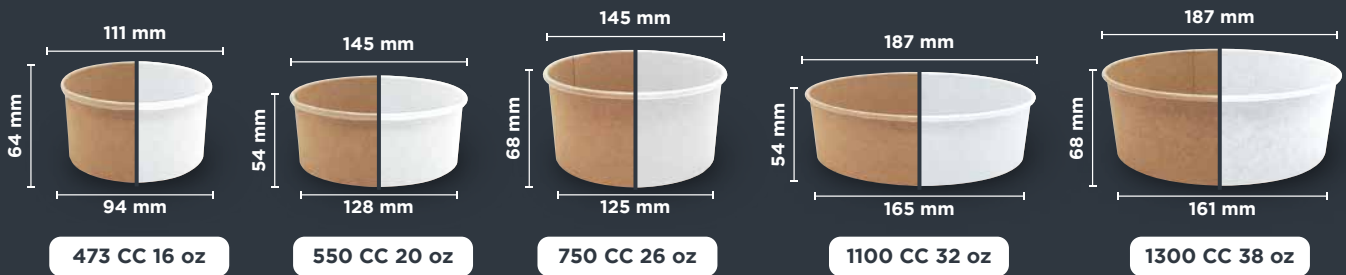

Chicken Boxes

Takeaway Containers

Food Tray

kraft & white paper bowls

Recycle

Use For Food

Tested and Proven

Design Support

Print Option

DIAPACK

kraft & white paper bowls

PAPER BOWL	COLOR	DIAMETER	BOTTOM DIAMETER	PSC IN CARTON
473 CC - 16 oz	KRAFT / WHITE	111 mm	94 mm	500 Bowl
550 CC - 20 oz	KRAFT / WHITE	145 mm	128 mm	500 Bowl
750 CC - 26 oz	KRAFT / WHITE	145 mm	125 mm	500 Bowl
1100 CC - 32 oz	KRAFT / WHITE	187 mm	165 mm	300 Bowl
1300 CC - 38 oz	KRAFT / WHITE	187 mm	161 mm	300 Bowl